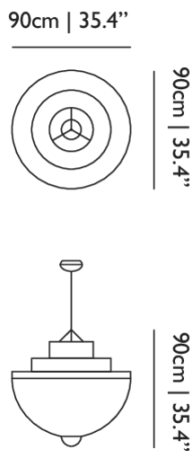

Detailing

Due to its transparent material, the Meshmatics chandelier emits an elegant radiant, soft glow and does not create a visual block.

Colours

Steel

Meshmatics / Large

Dimensions

Product

WIDTH 90cm | 35.4"
HEIGHT 90cm | 35.4"
DEPTH 90cm | 35.4"
DIAMETER 90cm | 35.4"
WEIGHT NETTO 2.6kg | 5.73lbs

Packaging

WIDTH 94cm | 37"
HEIGHT 101cm | 39.8"
CUBAGE 0.88m³ | 31.18ft³
LENGTH 93cm | 36.6"
WEIGHT 10kg | 22.05lbs

Technical CE

MATERIAL

Galvanised steel, brass

ENERGY LABEL

Energy Label B

LIGHTSOURCE INCLUDED

Mains, Trailing edge, Reverse phase

See last page for more information about the dimming possibilities.

Meshmatics / Small

Dimensions

58cm | 22.8"

58cm | 22.8"

Product

WIDTH 58cm | 22.8"

HEIGHT 58cm | 22.8"

DEPTH 58cm | 22.8"

DIAMETER 58cm | 22.8"

WEIGHT NETTO 2.4kg | 5.29lbs

Packaging

WIDTH 72.4cm | 28.5"

HEIGHT 80cm | 31.5"

CUBAGE 0.42m³ | 14.81ft³