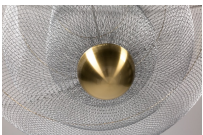

Detailing

Due to its transparent material, the Meshmatics chandelier emits an elegant radiant, soft glow and does not create a visual block.

Colours

Steel

Meshmatics / Large

Dimensions

Product

WIDTH 90cm | 35.4"
HEIGHT 90cm | 35.4"
DEPTH 90cm | 35.4"
DIAMETER 90cm | 35.4"
WEIGHT NETTO 2.6kg | 5.73lbs